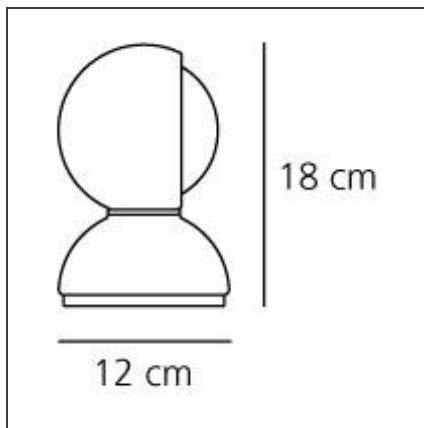

Eclisse Red

IP20     

DESIGN BY

Vico Magistretti

DESCRIPTION

Materials: painted metal. Wall mounting possibility.

TECHNICAL DRAWINGS

FEATURES

Article Code:	0028030A	Material:	steel, technopolymer
Colour:	Red	Series:	Design, Modern
Installation:	Table		Classic
Environment:	Indoor	Area contract:	Residential
		Emission:	Diffused And Direct

DIMENSIONS

Height:	cm 18	Impact Resistance:	N/D
Base Diameter:	cm 12	Glow Wire Test:	850

NOT INCLUDED SOURCES

Category:	HALO	Class:	A
Number:	1		
Watt:	25W		
Socket:	E14		

ALTERNATIVE SOURCES

Category:	LED
Number:	1
Watt:	4W
Delivered lumens output (lm):	370lm
Type:	2
Socket:	E14
Class:	A

LUMINAIRE

Watt:	25W	Delivered lumens output (lm):	170lm
Voltage:	220V-240V	CCT:	2800K